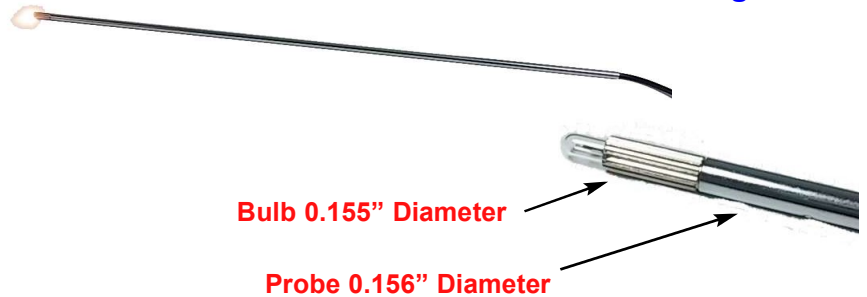

Titan Miniature Lights for illuminating, probing, & inspecting narrow, deep cavities.

FIVE MODELS FOR DOZENS OF APPLICATIONS WHERE SIZE IS A LIMITING FACTOR AND BRILLIANCE IS ESSENTIAL: Die Light inspecting, testing or assembly of miniaturized instruments, electronic circuitry, panels; crossdrilled and tapped holes, castings, internal welds; interior of aircraft, automotive and other engines through spark plug openings; appliances, tubing, gun barrels. A magnetic base can be used on lathes, jig borers, grinders, vertical milling machines; extra surface and sub-stage illumination for microscopes, stereo microscopes, comparators, toolmakers microscopes, borescopes and magnifiers.

INTRA-LIGHTS

Will enter openings as small as 0.160" dia. Light intensity 350 lumens. Plug-in stepdown transformer for standard outlet. 4' power cord with on/off switch. 3' flexible thin probe cord. Complete with (3) 3 volt 1/2 amp bulbs. Replacement bulbs readily available.

MODEL IL-12 12" Rigid Probe Shaft
MODEL IL-24 24" Rigid Probe Shaft

IL-12 & IL-24 Intra Lights

FL-12 & FL-24 Intra-Flex Lights

Probe 0.247" Diameter

INTRA-FLEX LIGHTS:

Will enter openings as small as 0.250" dia. Light intensity 350 lumens. Plug-in stepdown transformer for standard outlet. 4' power cord with on/off switch. 3' flexible thin probe cord. Complete with (3) 3 volt 1/2 amp bulbs. Replacement bulbs readily available.

MODEL FL-12 12" Flexible Probe Shaft
MODEL FL-24 24" Flexible Probe Shaft

NEEDLE-LIGHT

Will enter openings as small as 0.120" dia. Light intensity 200 lumens. Plug-in stepdown transformer for standard outlet. 4' power cord with on/off switch. 3' flexible thin probe cord. Complete with (3) 3 volt 1/2 amp bulbs. Replacement bulbs readily available.