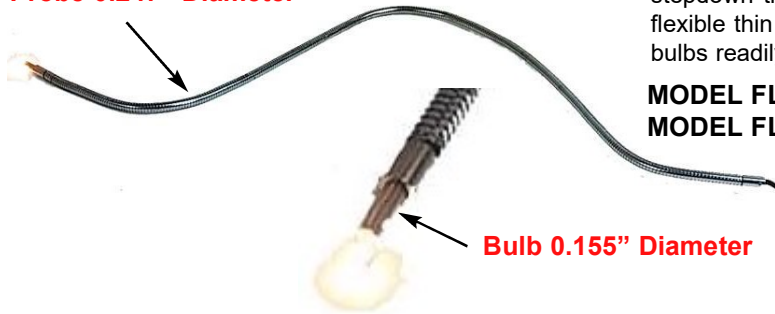

Titan Miniature Lights for illuminating, probing, & inspecting narrow, deep cavities.

FIVE MODELS FOR DOZENS OF APPLICATIONS WHERE SIZE IS A LIMITING FACTOR AND BRILLIANCE IS ESSENTIAL: Die Light inspecting, testing or assembly of miniaturized instruments, electronic circuitry, panels; crossdrilled and tapped holes, castings, internal welds; interior of aircraft, automotive and other engines through spark plug openings; appliances, tubing, gun barrels. A magnetic base can be used on lathes, jig borers, grinders, vertical milling machines; extra surface and sub-stage illumination for microscopes, stereo microscopes, comparators, toolmakers microscopes, borescopes and magnifiers.

INTRA-LIGHTS

Will enter openings as small as 0.160" dia. Light intensity 350 lumens. Plug-in stepdown transformer for standard outlet. 4' power cord with on/off switch. 3' flexible thin probe cord. Complete with (3) 3 volt 1/2 amp bulbs. Replacement bulbs readily available.

MODEL IL-12 12" Rigid Probe Shaft
MODEL IL-24 24" Rigid Probe Shaft

IL-12 & IL-24 Intra Lights

FL-12 & FL-24 Intra-Flex Lights

Probe 0.247" Diameter

INTRA-FLEX LIGHTS:

Will enter openings as small as 0.250" dia. Light intensity 350 lumens. Plug-in stepdown transformer for standard outlet. 4' power cord with on/off switch. 3' flexible thin probe cord. Complete with (3) 3 volt 1/2 amp bulbs. Replacement bulbs readily available.

MODEL FL-12 12" Flexible Probe Shaft
MODEL FL-24 24" Flexible Probe Shaft

NEEDLE-LIGHT

Will enter openings as small as 0.120" dia. Light intensity 200 lumens. Plug-in stepdown transformer for standard outlet. 4' power cord with on/off switch. 3' flexible thin probe cord. Complete with (3) 3 volt 1/2 amp bulbs. Replacement bulbs readily available.