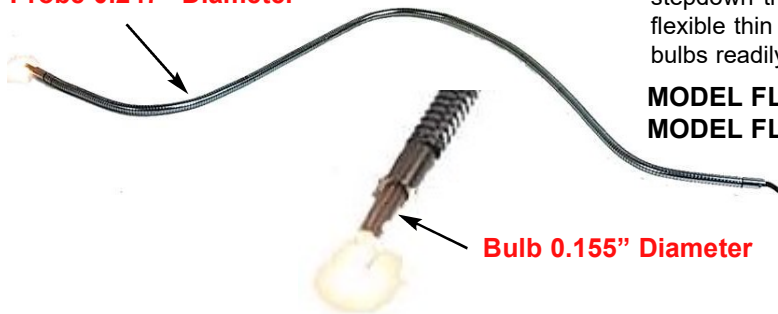

### INTRA-LIGHTS

Will enter openings as small as 0.160" dia. Light intensity 350 lumens. Plug-in stepdown transformer for standard outlet. 4' power cord with on/off switch. 3' flexible thin probe cord. Complete with (3) 3 volt 1/2 amp bulbs. Replacement bulbs readily available.

**MODEL IL-12 12" Rigid Probe Shaft** ~~WAS \$125.00~~ **NOW \$81.25**  
**MODEL IL-24 24" Rigid Probe Shaft** ~~WAS \$135.00~~ **NOW \$87.75**

### FL-12 & FL-24 Intra-Flex Lights

**Probe 0.247" Diameter**

### INTRA-FLEX LIGHTS:

Will enter openings as small as 0.250" dia. Light intensity 350 lumens. Plug-in stepdown transformer for standard outlet. 4' power cord with on/off switch. 3' flexible thin probe cord. Complete with (3) 3 volt 1/2 amp bulbs. Replacement bulbs readily available.