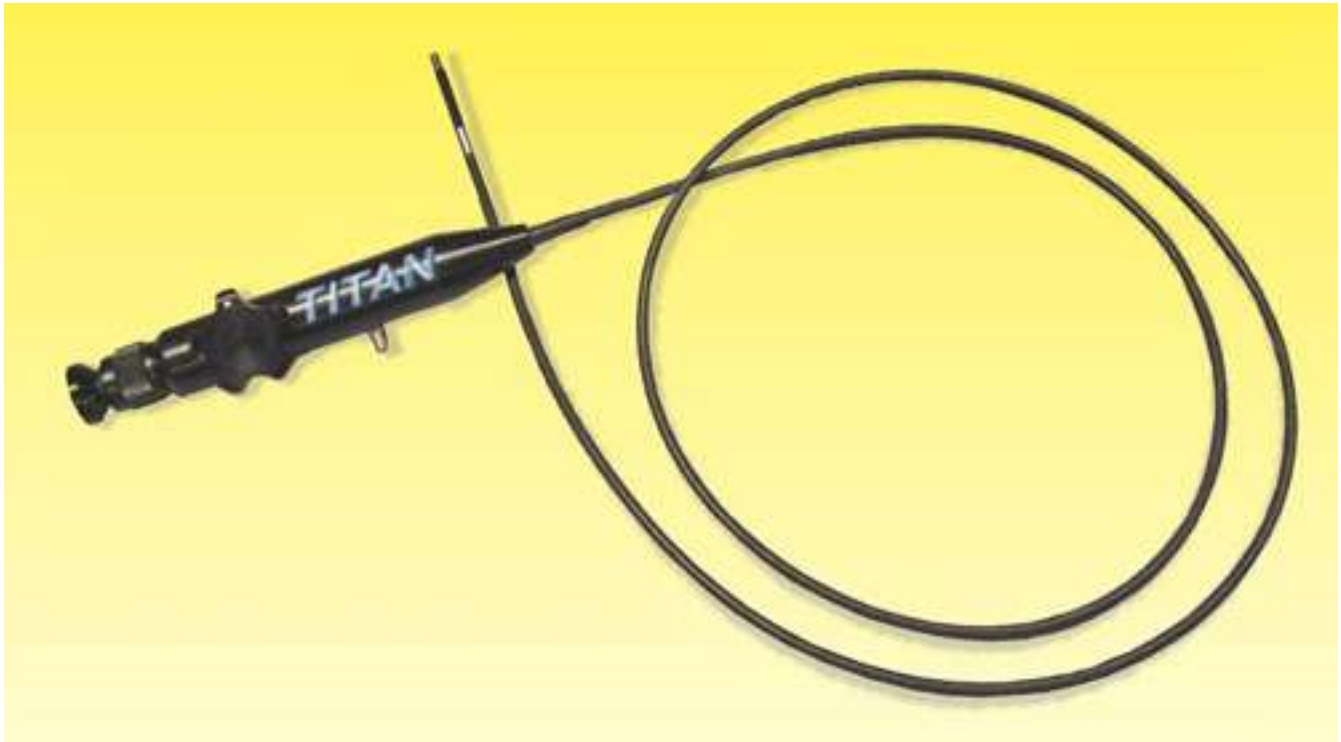

### FBS-6 Articulating Borescopes

A flexible borescope with a 10,000 element image bundle made here in the USA. The FBS-6 models are an ideal choice for viewing otherwise inaccessible areas. They feature an objective end tip that can be deflected  $\pm 180^\circ/\pm 120^\circ$  in either 2-way or 4-way articulation using a control knob next to the eyepiece housing. This enables easier positioning around elbows and bends in the work piece while enhancing the viewing area. FBS-6 Series borescopes offer internal and fibreoptic illumination options and are video adaptable.

#### Features & Specifications

Diameter: 0.236" (6mm)  
 Flexible Length: 1 Meter (40") & 2 Meter (80")  
 Minimum Bend Radius: 1.50" (38mm)  
 Illumination: 3 Watt LED battery handle Standard on 40" model 3V 3 "AAA" Cell  
 Fiber Cable Standard on 80" models

Magnification: 20X  
 Field of View: 55°  
 Focal Length: 0.20" to 4" (5mm to 100mm)  
 Maximum Temperature: 200°F (90°C)

Other Features:  $\pm 120^\circ$  deflecting tip two-way up/down  
 $\pm 180^\circ$  deflecting tip four-way right/left  
 FB-6 Fibre Bundle (optional)  
 Braided stainless steel sheathing is waterproof up to body of scope.  
 Carrying case included